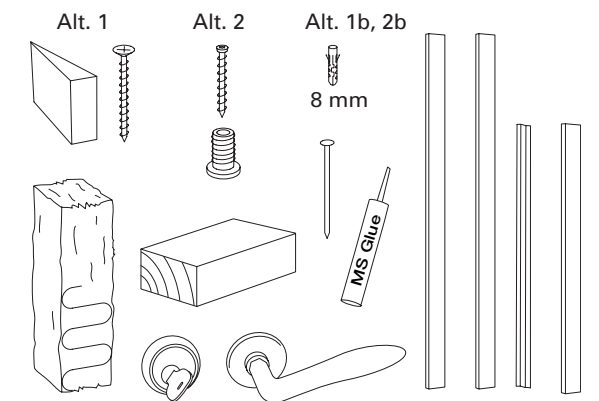

TILLBEHÖR SOM DU BEHÖVER
TILBEHØR, DER IKKE MEDFØLGER
TILBEHØR SOM IKKE FØLGER MED
ACCESSORIES NOT INCLUDED
TARVIKKEET, JOTKA EIVÄT SISÄLLY