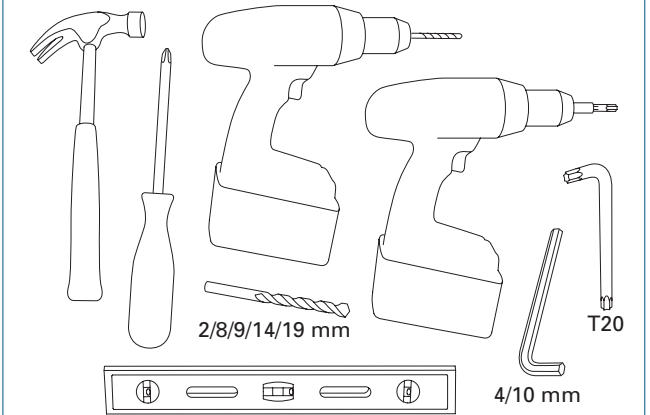

RELIABILITY for real life®

SWEDOOR
JELD-WEN
DOOR SOLUTIONS

VERKTYG SOM DU BEHÖVER
VÆRKTØJ, DU SKAL BRUGE
VERKTØY SOM DU TRENGER
TOOLS REQUIRED
TARVITTAVAT TYÖKALUT