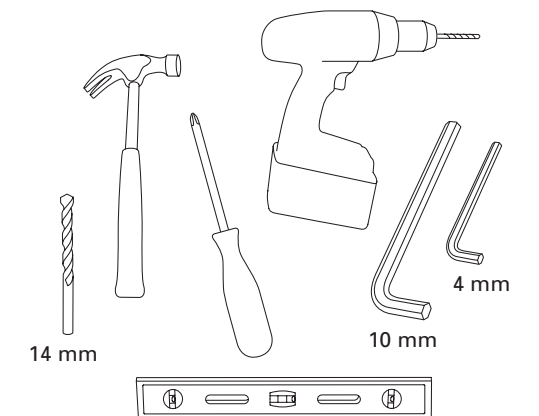

SWEDOOR
JELD-WEN
DOOR SOLUTIONS

ADVANCE - LINE

SE MONTERINGSANVISNING CHARACTER

DK MONTERINGSFORSKRIFT CHARACTER

NO MONTERINGSVEJLEDNING
CHARACTER

UK INSTALLATION INSTRUCTIONS
CHARACTER

FI ASENNUSOHJEET CHARACTER

CONDESIGN INFOCOM 2011-03 Art.Nr.: 28465

VERKTYG SOM DU BEHÖVER
VÆRKTØJ, DU SKAL BRUGE
VERKTØY SOM DU TRENGER
TOOLS REQUIRED
TARVITAVAT TYÖKALUT